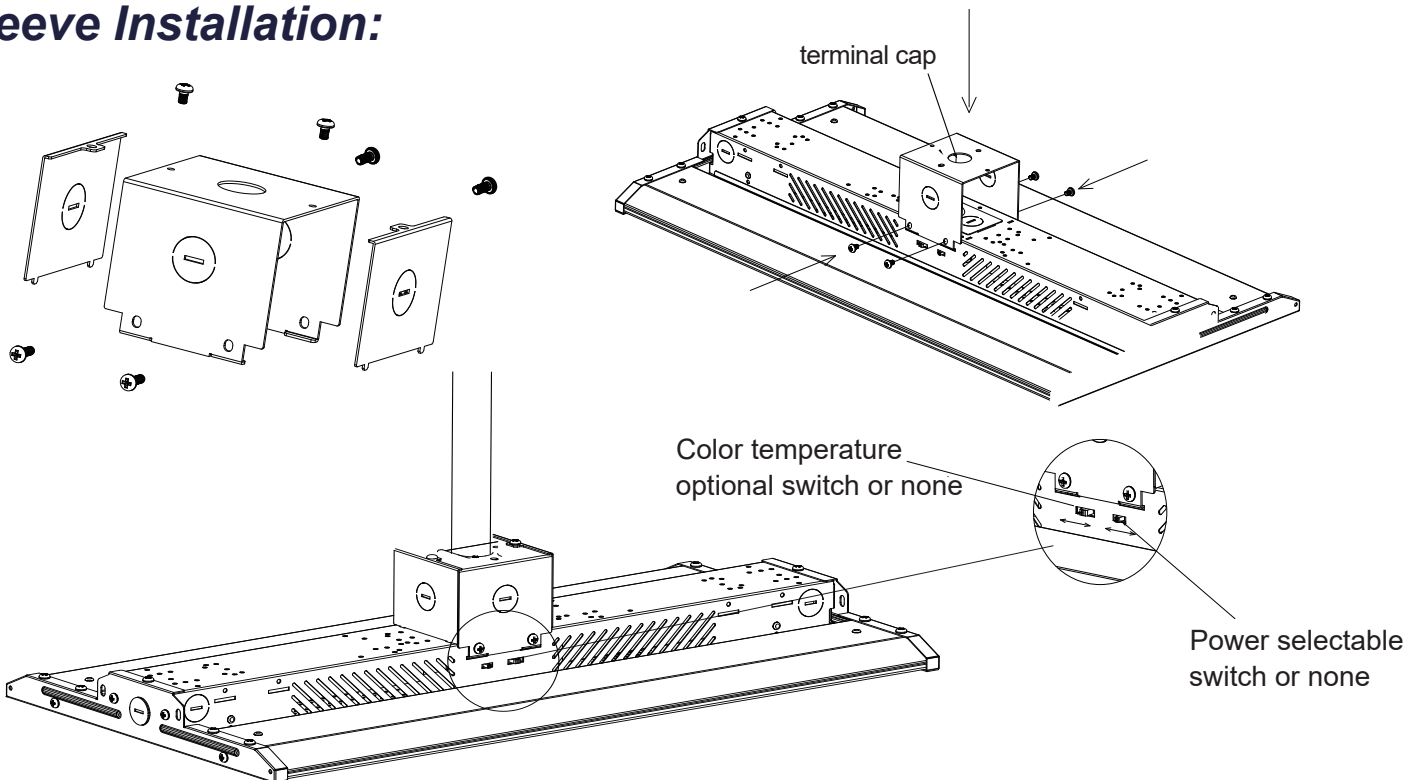

Steeve Installation: