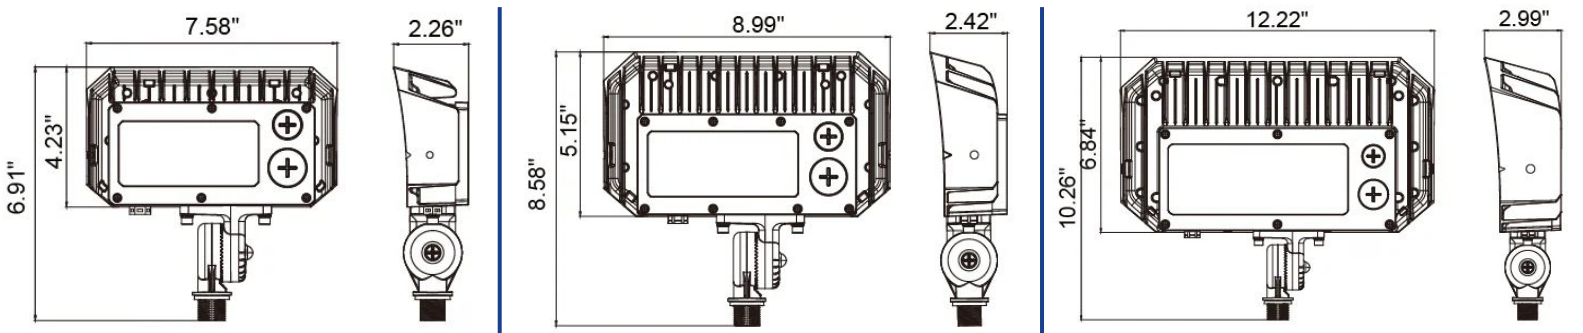

### Mounting Options (part numbers for ordering)

ALS-FLK5-YOKE - Yoke Mount

ALS-FLK5-TRUNNION - Trunnion Mount  
(For 60/80/100-3/4/5K-BZ)

Job Name: \_\_\_\_\_

Type: \_\_\_\_\_

Part #: \_\_\_\_\_

Notes: \_\_\_\_\_

### General Specifications

<b>Efficacy</b>	135 LPW	<b>Power Factor</b>	0.95
<b>Warranty</b>	5 Year Limited	<b>Life Span</b>	Rated over 50,000 hours
<b>CRI</b>	Ra>80	<b>Distribution</b>	7HX6V
<b>Dimming</b>	0-10V Vdc	<b>Color Temperature</b>	3000k, 4000k, 5000K
<b>AC Input</b>	AC 120-277V	<b>Certifications</b>	UL, DLC
<b>Working Temperature</b>	-40°F~113°F	<b>Storage Temperature</b>	-40°F~176°F
<b>Outdoor Rating</b>	Wet location/IP65	<b>Cable</b>	5 core,18AWG 0.3m

### Dimensions